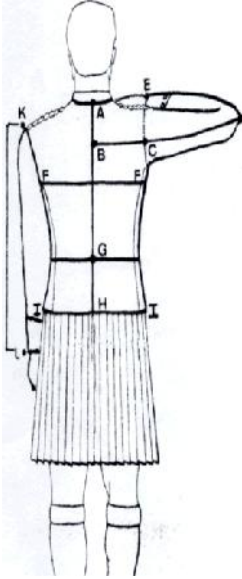

Sizing Chart for Kilt Belt / Waist Belts:

Waist	30"	32"	34"	36"	38"	40"	42"	44"	46"	48"	50"	52"
Size	S		M		L		XL		2XL		3XL	

Sizing Chart for Kilt Hose/Socks:

Size	Men's Shoe size	UK	USA
S	smaller than 7	6 - 8	7 - 9
M	7 1/2 - 10	8 - 10	9 - 11
L	10 1/2 - 12	10 - 12	11 - 13
XL	12 1/2 - higher	12 - 14	13 - 15

What measurements required for Spats

(S) Calf Size

(R) Foot Length - From biggest toe to heel

Waistcoats:

- Wearer's Height
- Chest measurement
- Waist measurement
- Back Length
- Neck to centre [A-B] - above buttons
- Neck to lowest edge [A-C for straight bottom or A-D for pointed style]

Jacket/Doublet Measurements Chart

Please PRINT this page and enter the information as instructed.

Once all of the information is complete you may greenlandpipe@gmail.com

First Name, Last Name _____

Address _____

Email _____

Home Phone _____

Jacket Style _____

A-G Collar to waist _____

A-H Kilt jacket length _____

B-C Half back _____

B-E Center to cuff _____

F Chest _____