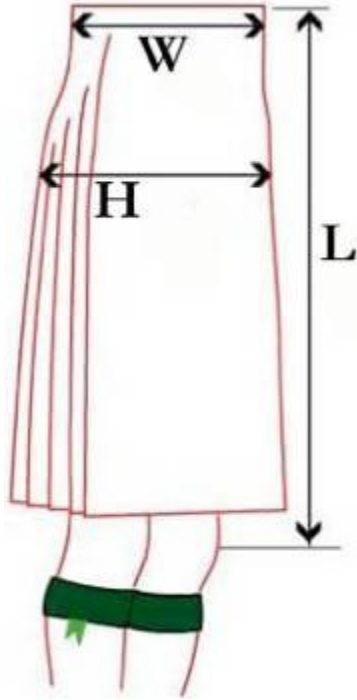

Sizing Chart for Hats / Caps:

AUS / UK	6 3/8	6 1/2	6 5/8	6 3/4	6 7/8	7	7 1/8	7 1/4	7 3/8	7 1/2	7 5/8	7 3/4	7 7/8
USA	6 1/2	6 5/8	6 3/4	6 7/8	7	7 1/8	7 1/4	7 3/8	7 1/2	7 5/8	7 3/4	7 7/8	8
in	20 1/2	20 3/4	21 1/8	21 1/2	21 7/8	22 1/4	22 5/8	23	23 1/2	23 7/8	24 1/4	24 5/8	25
Metric / cm	52	53	54	55	56	57	58	59	60	61	62	63	64
Size	XS		S		M		ML	L		XL		XXL	

G Around waist _____

I Around hip _____

K-L Sleeve length _____

***All measurements are to be done in
INCHES or **CM*****

All the supplied measurements above are taken as correct and will be adhered to when producing this garment. [Greenland Pipe Co](#) does not take responsibility for items not fitting due to incorrect measurements. It is recommended you copy this form for ordering purposes.

Kilt Measurement Chart

W - Waist
H- Hip
L- Length

All the supplied measurements above are taken as correct and will be adhered to when producing this garment. **Greenland Pipe Co** does not take responsibility for items not fitting due to incorrect measurements. It is recommended you copy this form for ordering purposes.