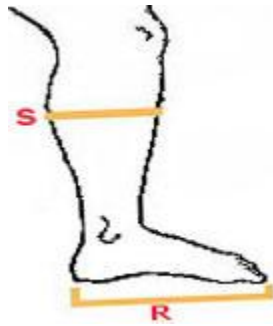

Sizing Chart for Hats / Caps:

AUS / UK	6 3/8	6 1/2	6 5/8	6 3/4	6 7/8	7	7 1/8	7 1/4	7 3/8	7 1/2	7 5/8	7 3/4	7 7/8
USA	6 1/2	6 5/8	6 3/4	6 7/8	7	7 1/8	7 1/4	7 3/8	7 1/2	7 5/8	7 3/4	7 7/8	8
in	20 1/2	20 3/4	21 1/8	21 1/2	21 7/8	22 1/4	22 5/8	23	23 1/2	23 7/8	24 1/4	24 5/8	25
Metric / cm	52	53	54	55	56	57	58	59	60	61	62	63	64
Size	XS		S		M		ML	L		XL		XXL	

Sizing Chart for Kilt Belt / Waist Belts:

Waist	30"	32"	34"	36"	38"	40"	42"	44"	46"	48"	50"	52"
Size	S		M		L		XL		2XL		3XL	

Sizing Chart for Kilt Hose/Socks:

Size	Men's Shoe size	UK	USA
S	smaller than 7	6 - 8	7 - 9
M	7 1/2 - 10	8 - 10	9 - 11
L	10 1/2 - 12	10 - 12	11 - 13
XL	12 1/2 - higher	12 - 14	13 - 15

What measurements required for Spats

(S) Calf Size

(R) Foot Length - From biggest toe to heel

Waistcoats:

- Wearer's Height
- Chest measurement
- Waist measurement
- Back Length
- Neck to centre [A-B] - above buttons
- Neck to lowest edge [A-C for straight bottom or A-D for pointed style]